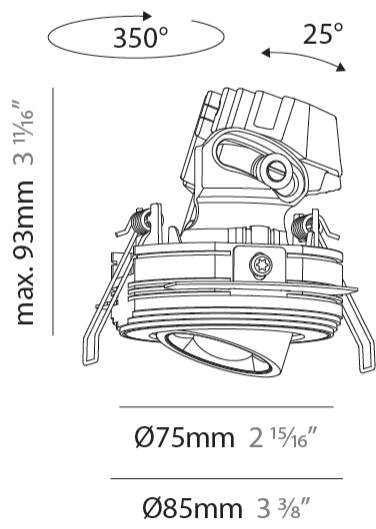

GENERAL

Series: Oiko Pro Round
 Subseries: Oiko Pro Round Adjustable
 Brand: Prolicht
 Division: Architectural
 Mounting Type: Trimless
 Mounting Location: Ceiling
 Subcategory: Downlight

PHYSICAL

Shape: Round
 Diameter (mm): 75
 Diameter (in): 2 15/16
 Height (mm): 93
 Height (in): 3 11/16
 Ceiling Thickness (mm): 10 / 12.5 / 15 / 25
 Ceiling Thickness (in): 3/8 or 1/2 or 9/16 or 1
 Min. Recessing Depth (mm): 105
 Min. Recessing Depth (in): 4 1/8
 Light Distribution: Direct
 Diffuser: Lens Pack - Spread Lens / Linear Spread Lens / Honeycomb Louver
 Fixture Finish: SSR / BKV / CWI / CRY / HAB / UFT / ITA / RUA / FTG / MYG / LOD / PUS / FRO / FUP / KIA / POP / BLS / SPG / MEY / GOH / GUM / CHC / COM / ABZ / JAG / OBR / MOS / ROR
 Fixture Material: Aluminum Die Cast
 Cut-out Measurements: D. 86mm / 3 3/8"

OPTICAL

Reflector: 60
 Adjustability: Rotational 350° / Tilt 25°

RATINGS AND CERTIFICATIONS

Certified By: Certified for North American Standards
 IP rating: IP20

OIKO PRO ROUND ADJUSTABLE TRIMLESS

A35818-

PROJECT _____

GENERAL

Series: Oiko Pro Round
Subseries: Oiko Pro Round Adjustable
Brand: Prolicht
Division: Architectural
Mounting Type: Recessed
Mounting Location: Ceiling
Subcategory: Downlight

PHYSICAL

Shape: Round
Diameter (mm): 75
Diameter (in): 2 15/16
Height (mm): 93
Height (in): 4 1/16
Ceiling Thickness (mm): 1 - 25
Ceiling Thickness (in): 1/16 - 1 3/16
Min. Recessing Depth (mm): 105
Min. Recessing Depth (in): 4 1/2
Light Distribution: Downlight
Weight (kg): 0.248
Diffuser: Lens Pack - Spread Lens / Linear Spread Lens / Honeycomb Louver
Fixture Finish: SSR / BKV / CWI / CRY / HAB / UFT / ITA / RUA / FTG / MYG / LOD / PUS / FRO / FUP / KIA / POP / BLS / SPG / MEY / GOH / GUM / CHC / COM / ABZ / JAG / OBR / MOS / ROR
Fixture Material: Aluminum Die Cast
Cut-out Measurements: D. - 68mm / 2 11/16"