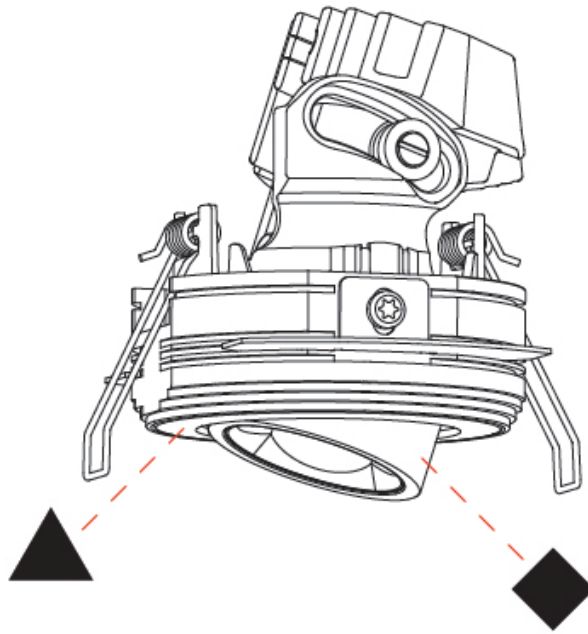

OIKO PRO ROUND ADJUSTABLE TRIMLESS

A35818-

PROJECT _____

TYPE _____

SPECIFIER _____

QUANTITY _____

DATE _____